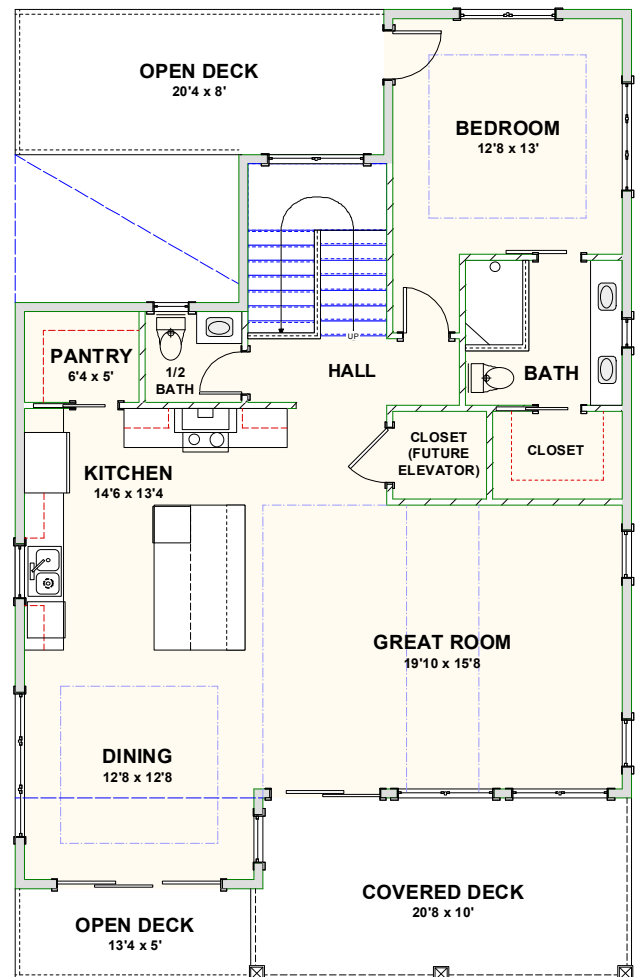

CAROLINA BLUEWATER CONSTRUCTION

BUILDING TOMORROW WITH AFFORDABLE QUALITY HOMES

910-575-7100

6934-9 BEACH DR SW, OCEAN ISLE BEACH, NC 28469

BEACH HOME 245

2,489 SQ FT | 4 BEDROOMS | 3 BATHS—1 HALF BATH | 1,046 SQ FT DECKS

WWW.CAROLINABLUEWATERCONSTRUCTION.COM

BEACH HOME 245

2,489 SQ FT | 4 BEDROOMS | 3 BATHS—1 HALF BATH | 1,046 SQ FT DECKS

34' x 53'6

1ST FLOOR - FLOOR PLAN

2ND FLOOR - FLOOR PLAN

CAROLINA
BLUEWATER
CONSTRUCTION