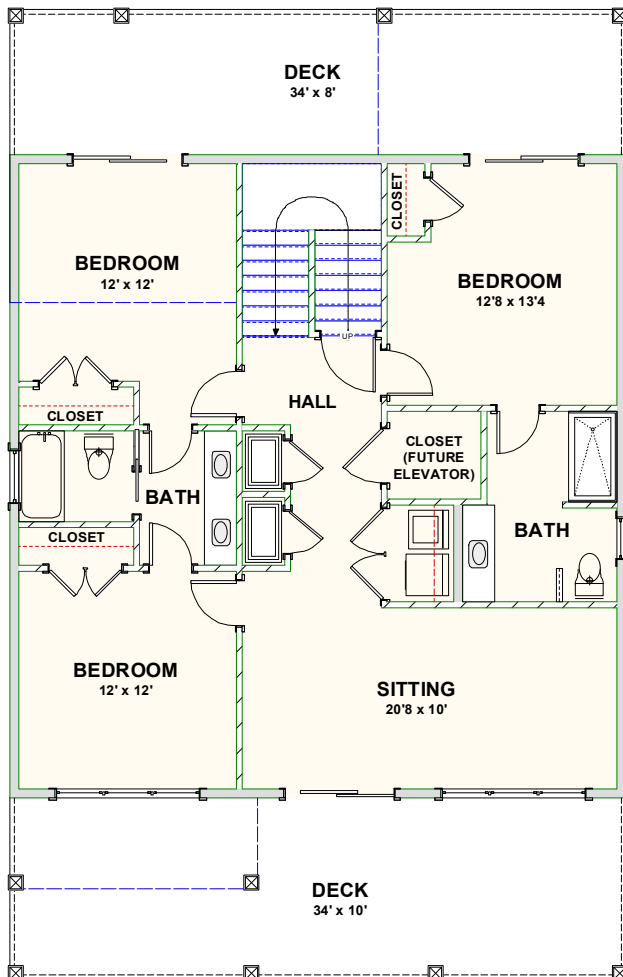

CAROLINA BLUEWATER CONSTRUCTION

BUILDING TOMORROW WITH AFFORDABLE QUALITY HOMES

910-575-7100

6934-9 BEACH DR SW, OCEAN ISLE BEACH, NC 28469

BEACH HOME 245

2,489 SQ FT | 4 BEDROOMS | 3 BATHS—1 HALF BATH | 1,046 SQ FT DECKS

WWW.CAROLINABLUEWATERCONSTRUCTION.COM

BEACH HOME 245

2,489 SQ FT | 4 BEDROOMS | 3 BATHS—1 HALF BATH | 1,046 SQ FT DECKS

34' x 53'6

1ST FLOOR - FLOOR PLAN

2ND FLOOR - FLOOR PLAN

CAROLINA
BLUEWATER
CONSTRUCTION