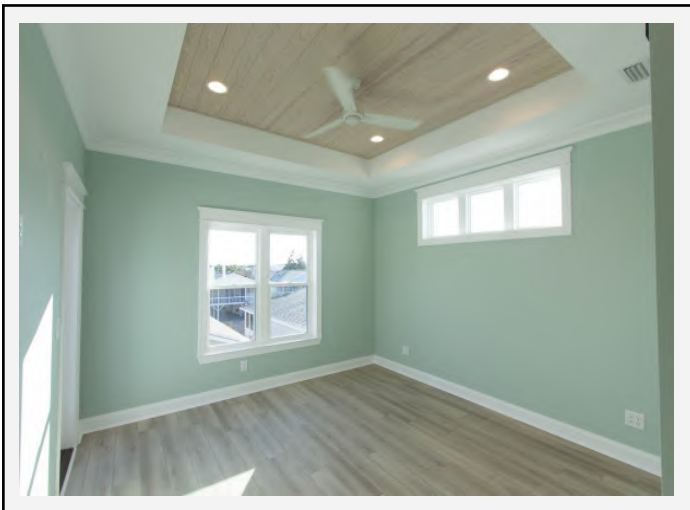

CAROLINA BLUEWATER CONSTRUCTION

BUILDING TOMORROW WITH AFFORDABLE QUALITY HOMES

910-575-7100

6934-9 BEACH DR SW, OCEAN ISLE BEACH, NC 28469

BEACH HOME 245

2,489 SQ FT | 4 BEDROOMS | 3 BATHS—1 HALF BATH | 1,046 SQ FT DECKS

WWW.CAROLINABLUEWATERCONSTRUCTION.COM

BEACH HOME 245

2,489 SQ FT | 4 BEDROOMS | 3 BATHS—1 HALF BATH | 1,046 SQ FT DECKS

34' x 53'6

1ST FLOOR - FLOOR PLAN

2ND FLOOR - FLOOR PLAN

CAROLINA
BLUEWATER
CONSTRUCTION